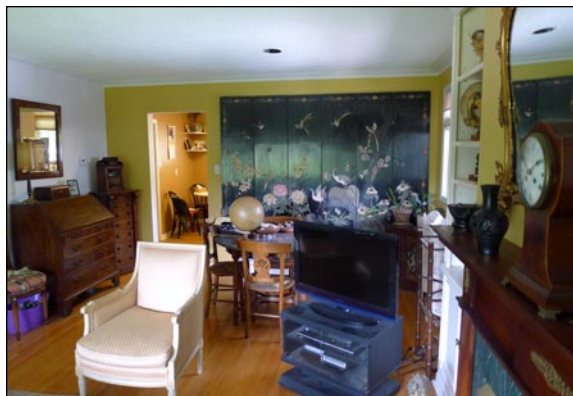

decisivemoment.com
647 985 2351
chris@decisivemoment.com

DECISIVE MOMENT INCORPORATED

INTEGRATED
DESIGN
SOLUTIONS

CLIENT Claire Loshak & John McLeary

PROJECT 3 Dunstable Place, Etobicoke

MANDATE Complete renovation of a 1960's side-split including space planning, fixture & finish selection, and project supervision.

PRAISE *"Our house dates from 1962. It needed updating. We thought we had a vision. Now, the house is even better than our vision, because of Chris. His creativity and expertise gave us a look, and a living space, we love. His attention to detail and co-ordination of all the trades and suppliers got us there without headaches. We love the result, and recommend Chris to everyone who asks."*

John McLeary

BEFORE

AFTER