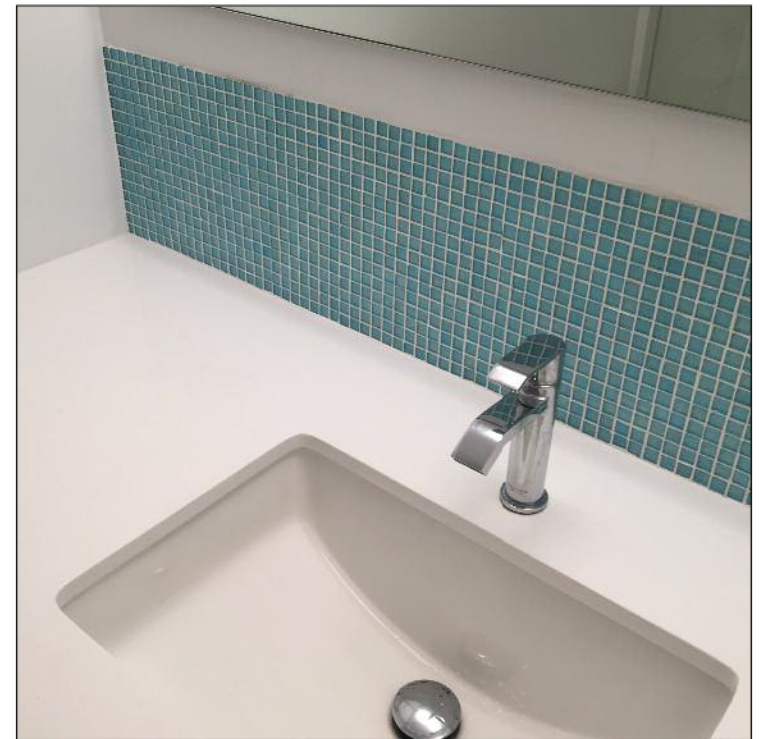

decisivemoment.com
647 985 2351
chris@decisivemoment.com

DECISIVE MOMENT INCORPORATED

INTEGRATED
DESIGN
SOLUTIONS

CLIENT 604-10 Avoca Ave., Toronto

PROJECT Guest Bathroom Renovation

BRIEF Complete renovation of a dated 5'-0" x 9'-0" Guest Bathroom.

PRAISE *"Chris has been an invaluable resource. He is a consummate professional with an architect's eye and a designer's attention to detail. He is great to work with and patient with his client. Chris helped me navigate a myriad of unfamiliar design decisions. With his guidance I achieved my goal. I could not have achieved the same result without him. Thank you, Chris."*

Susan Macaulay, Landscape Architect

AFTER