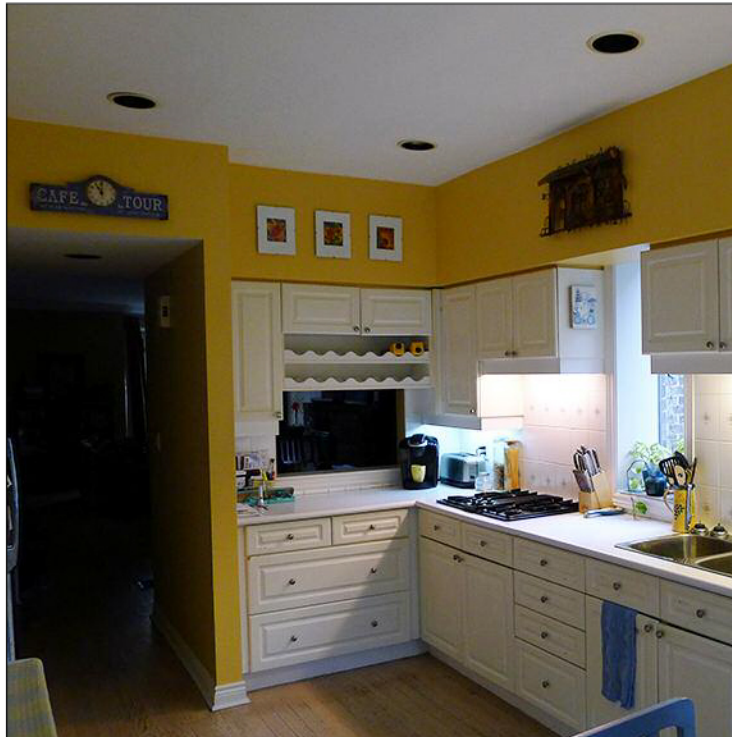

[decisivemoment.com](http://decisivemoment.com)  
647 985 2351  
chris@decisivemoment.com

DECISIVE MOMENT INCORPORATED

INTEGRATED  
DESIGN  
SOLUTIONS

**CLIENT** 42 Macpherson Ave., Toronto

**PROJECT** Kitchen Renovation

**BRIEF** Complete renovation of a 12'-0" x 18'-0" second floor Kitchen for a couple who enjoy entertaining.

# RENOVATION

BEFORE

AFTER