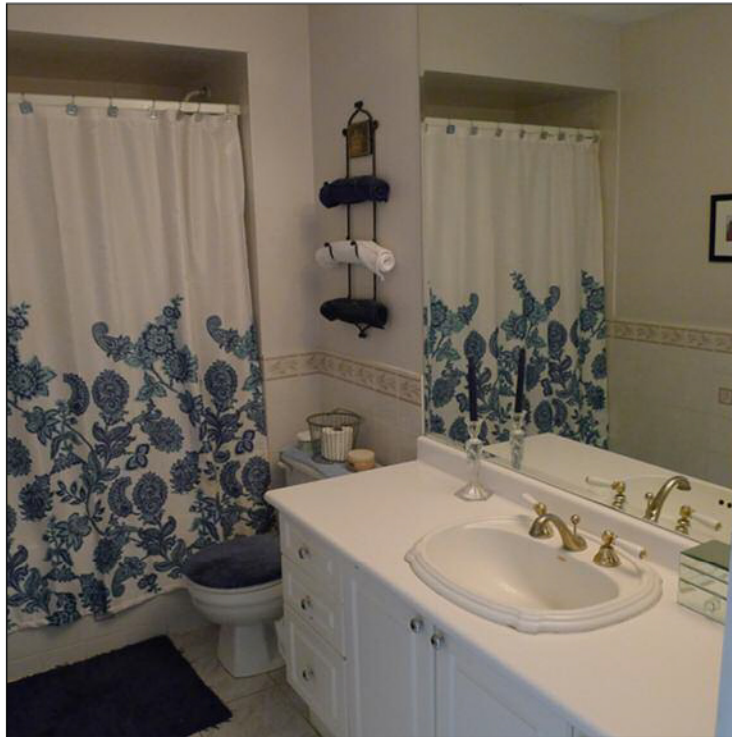

decisivemoment.com
647 985 2351
chris@decisivemoment.com

DECISIVE MOMENT INCORPORATED

INTEGRATED
DESIGN
SOLUTIONS

CLIENT 42 Macpherson Ave., Toronto
PROJECT Master Bathroom Renovation
BRIEF Complete renovation of a 10'-6" x 5'-9" Master Bathroom for a couple without children

RENOVATION

BEFORE